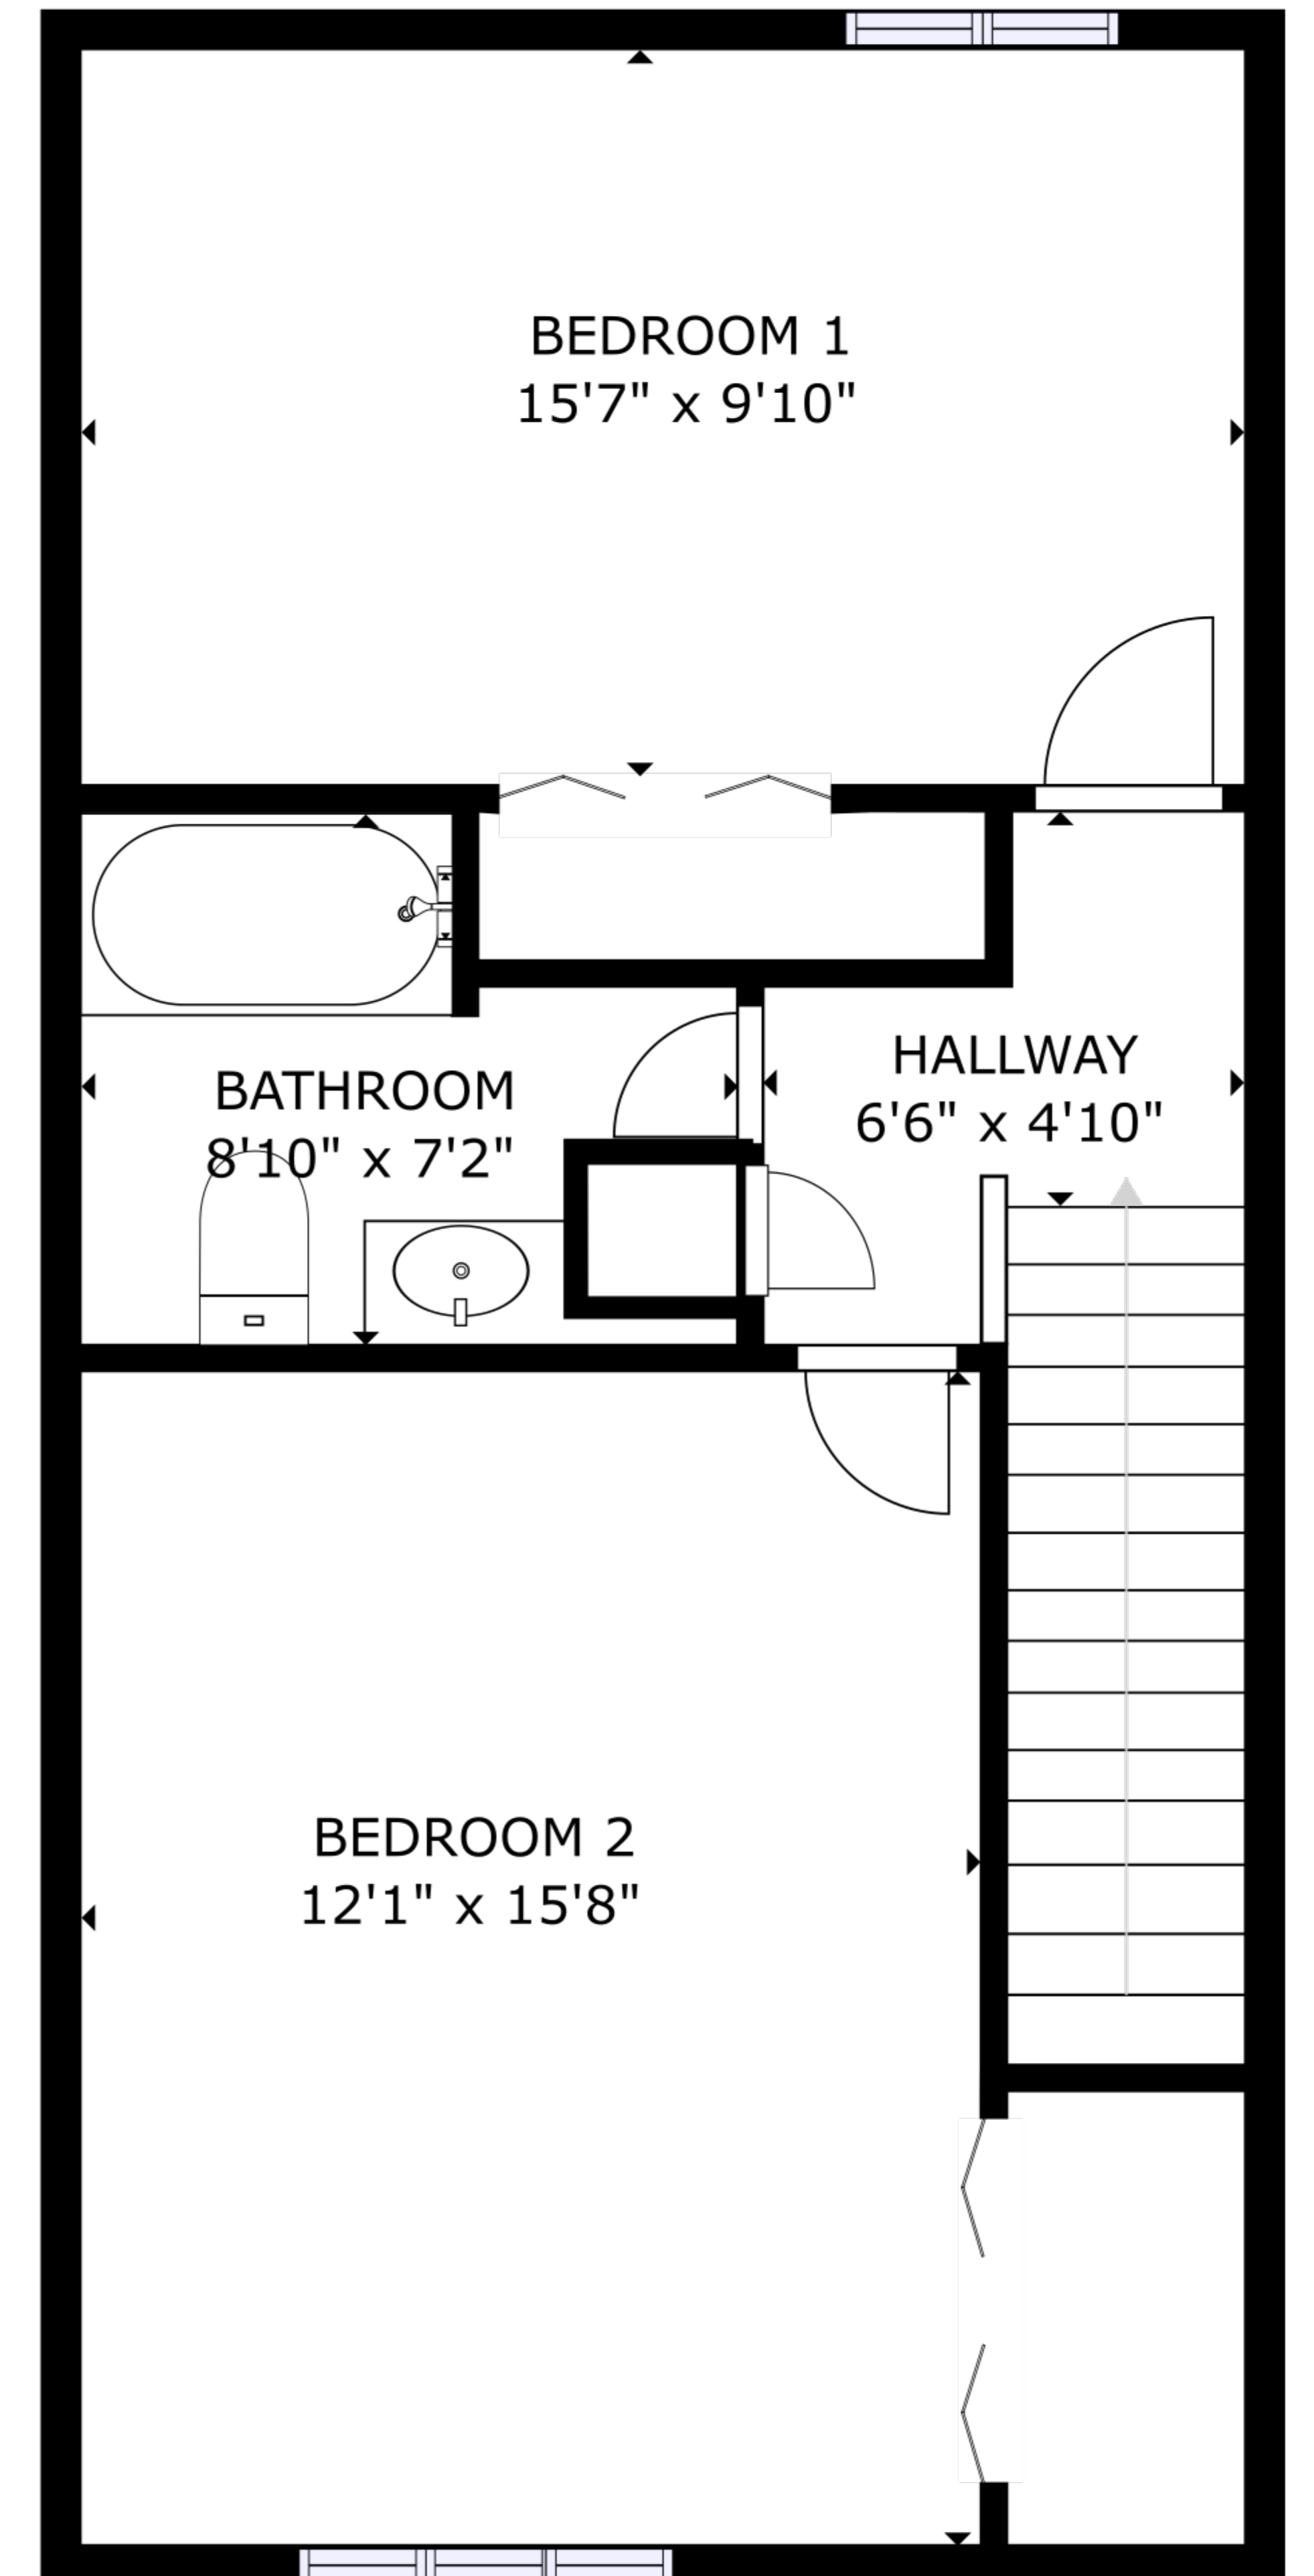

FLOOR 1

FLOOR 2

FLOOR 3

GROSS INTERNAL AREA  
 FLOOR 1: 178 sq ft, FLOOR 2: 514 sq ft  
 FLOOR 3: 519 sq ft, EXCLUDED AREAS;  
 GARAGE: 330 sq ft, PORCH: 73 sq ft  
 TOTAL: 1211 sq ft  
 SIZES AND DIMENSIONS ARE APPROXIMATE, ACTUAL MAY VARY.