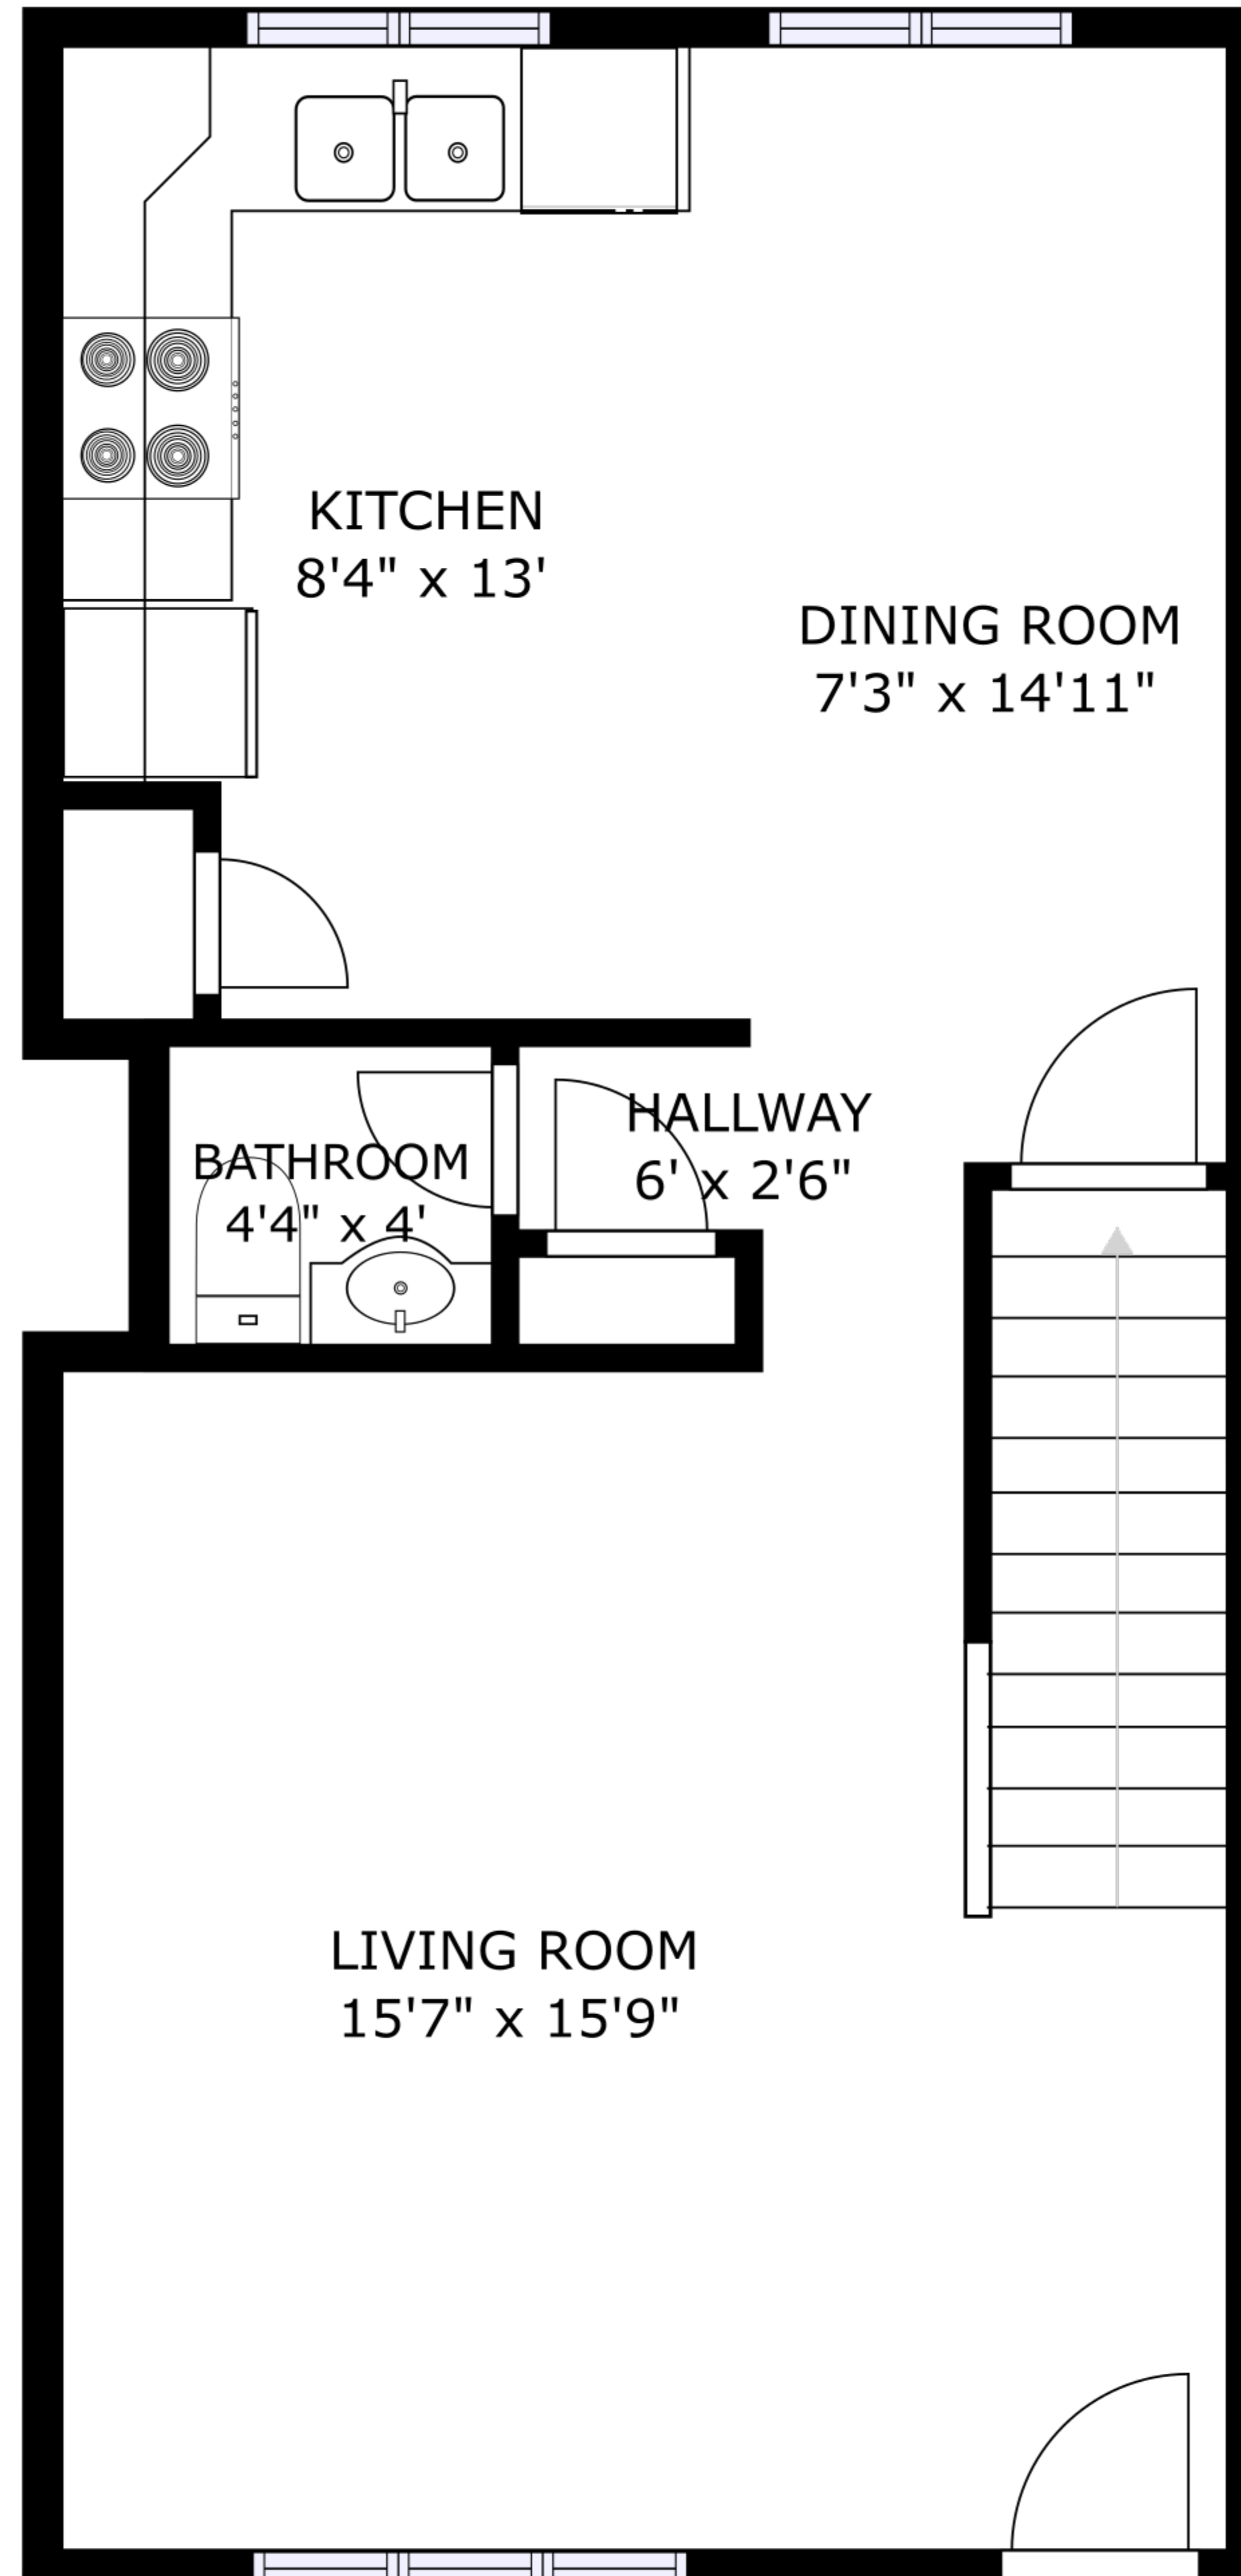

FLOOR 1

FLOOR 2

FLOOR 3

GROSS INTERNAL AREA  
 FLOOR 1: 178 sq ft, FLOOR 2: 514 sq ft  
 FLOOR 3: 519 sq ft, EXCLUDED AREAS;  
 GARAGE: 330 sq ft, PORCH: 73 sq ft  
 TOTAL: 1211 sq ft  
 SIZES AND DIMENSIONS ARE APPROXIMATE, ACTUAL MAY VARY.