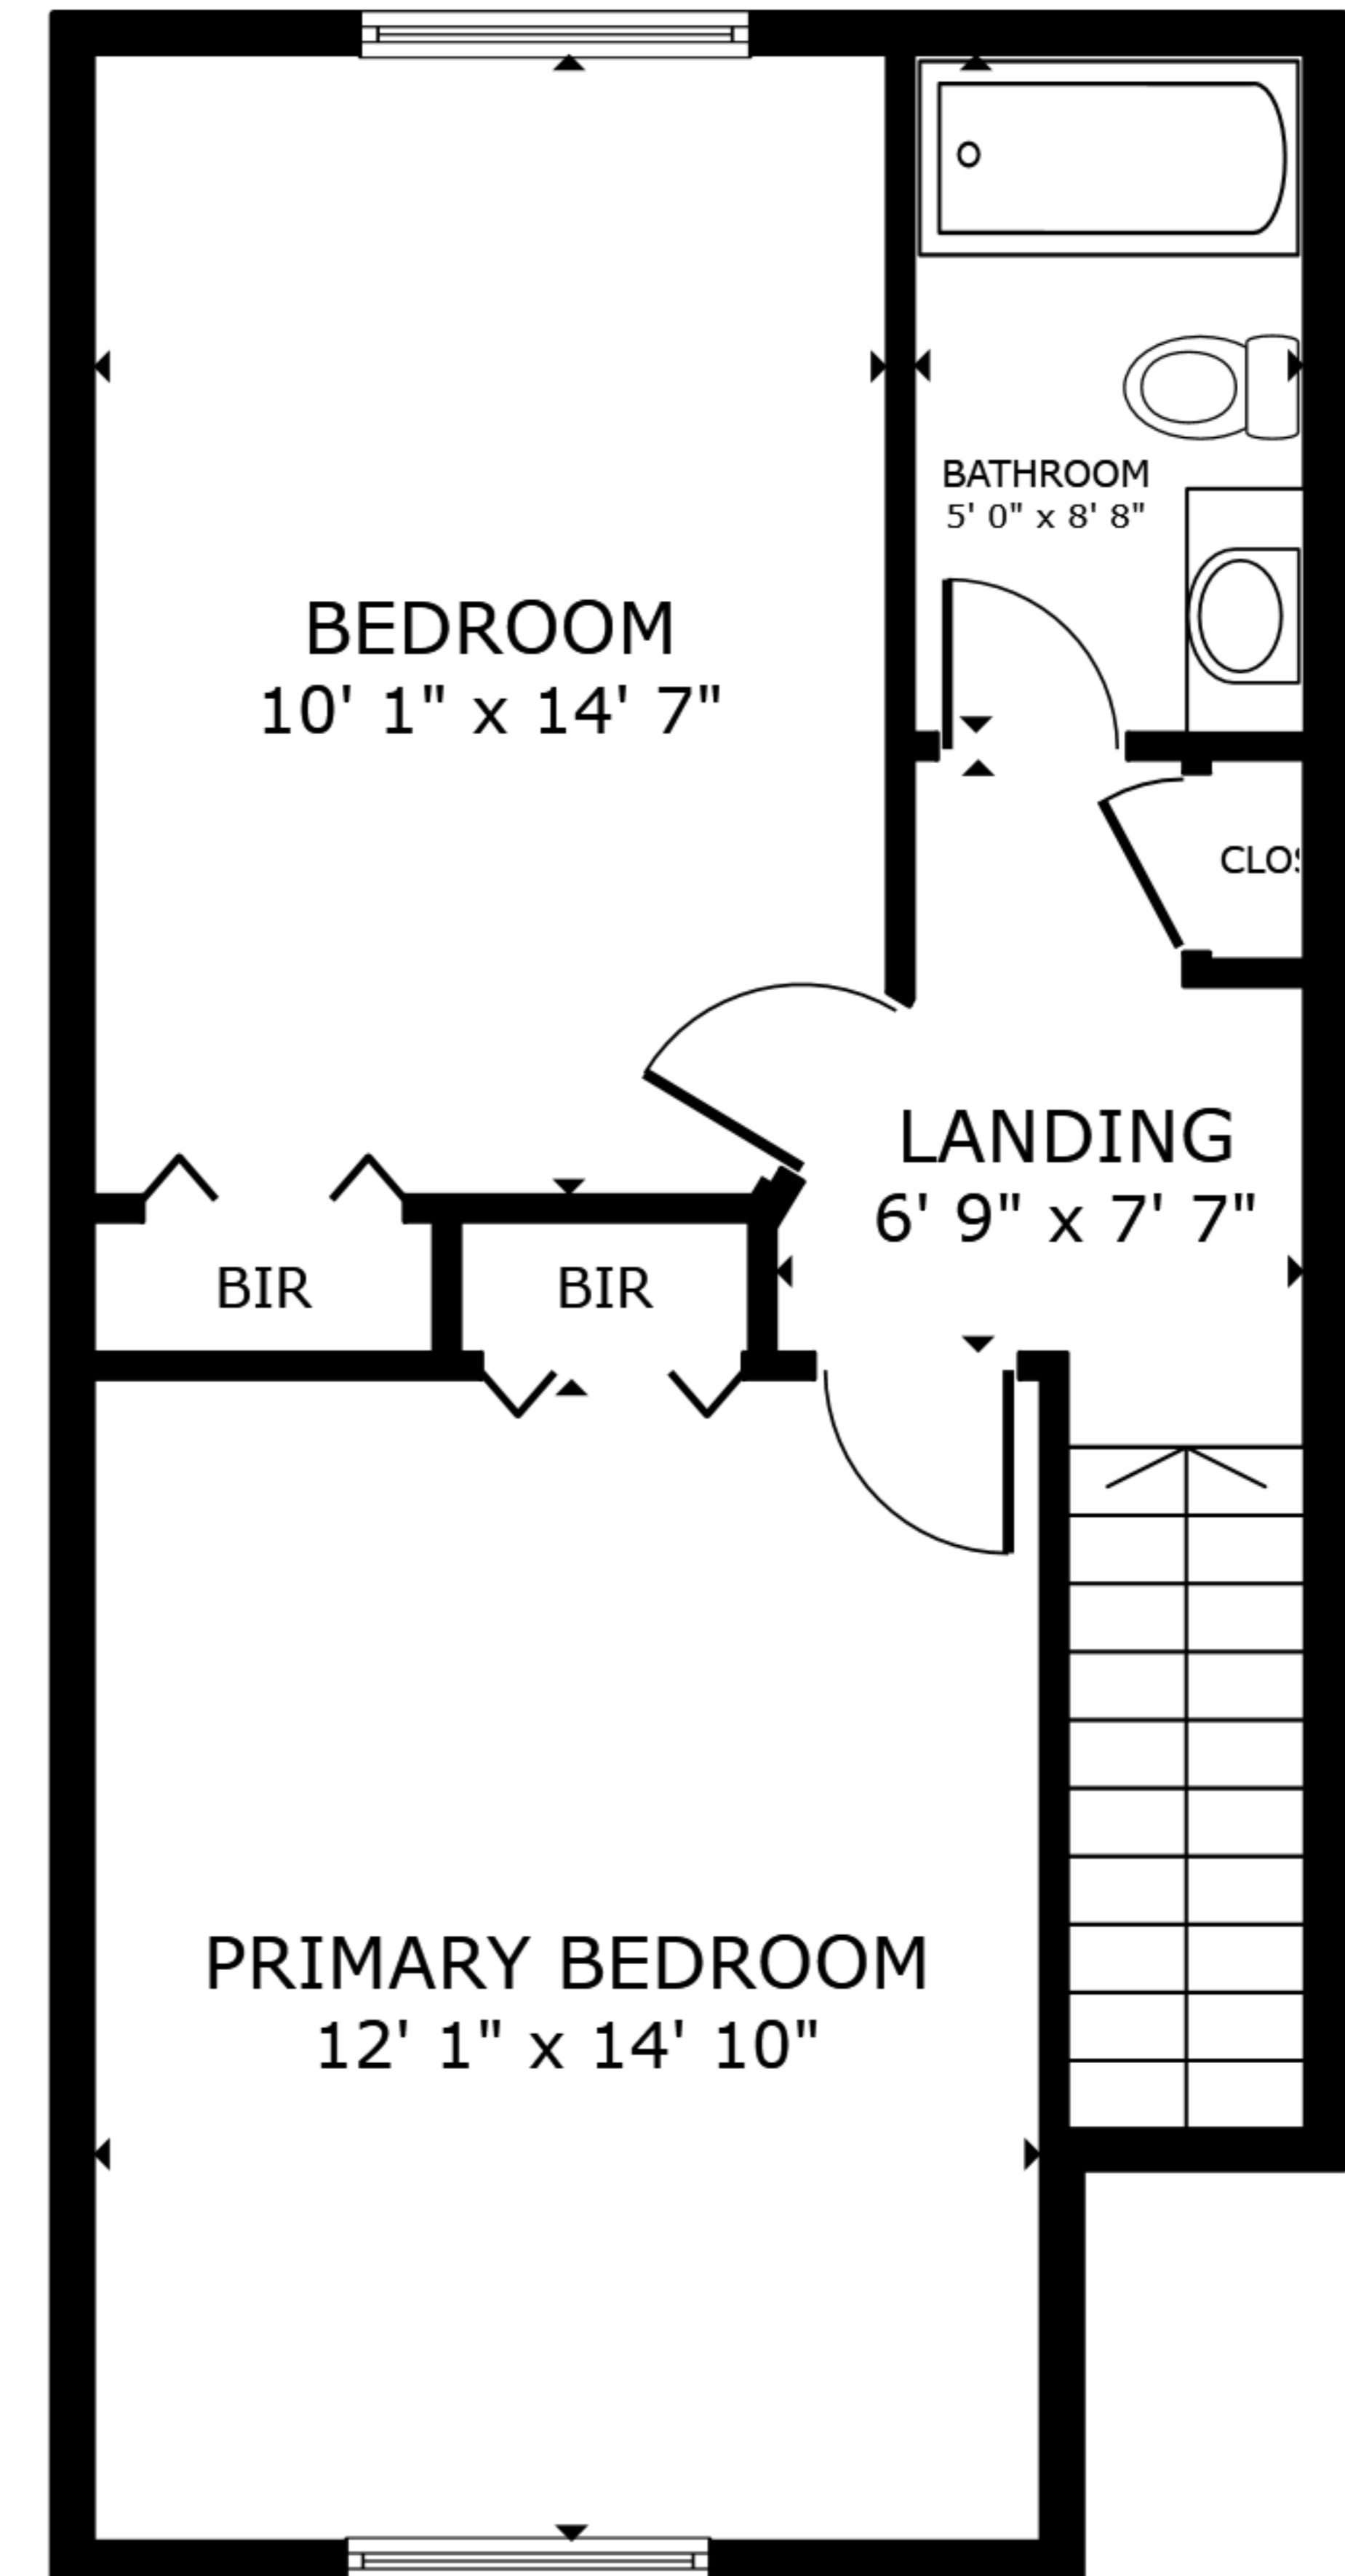

FLOOR 1

FLOOR 2

FLOOR 3

GROSS INTERNAL AREA
 FLOOR 1 52 sq.ft. FLOOR 2 467 sq.ft. FLOOR 3 471 sq.ft.
 EXCLUDED AREAS : GARAGE 278 sq.ft. LAUNDRY 134 sq.ft. PATIO 99 sq.ft.
 TOTAL : 990 sq.ft.

SIZES AND DIMENSIONS ARE APPROXIMATE, ACTUAL MAY VARY.