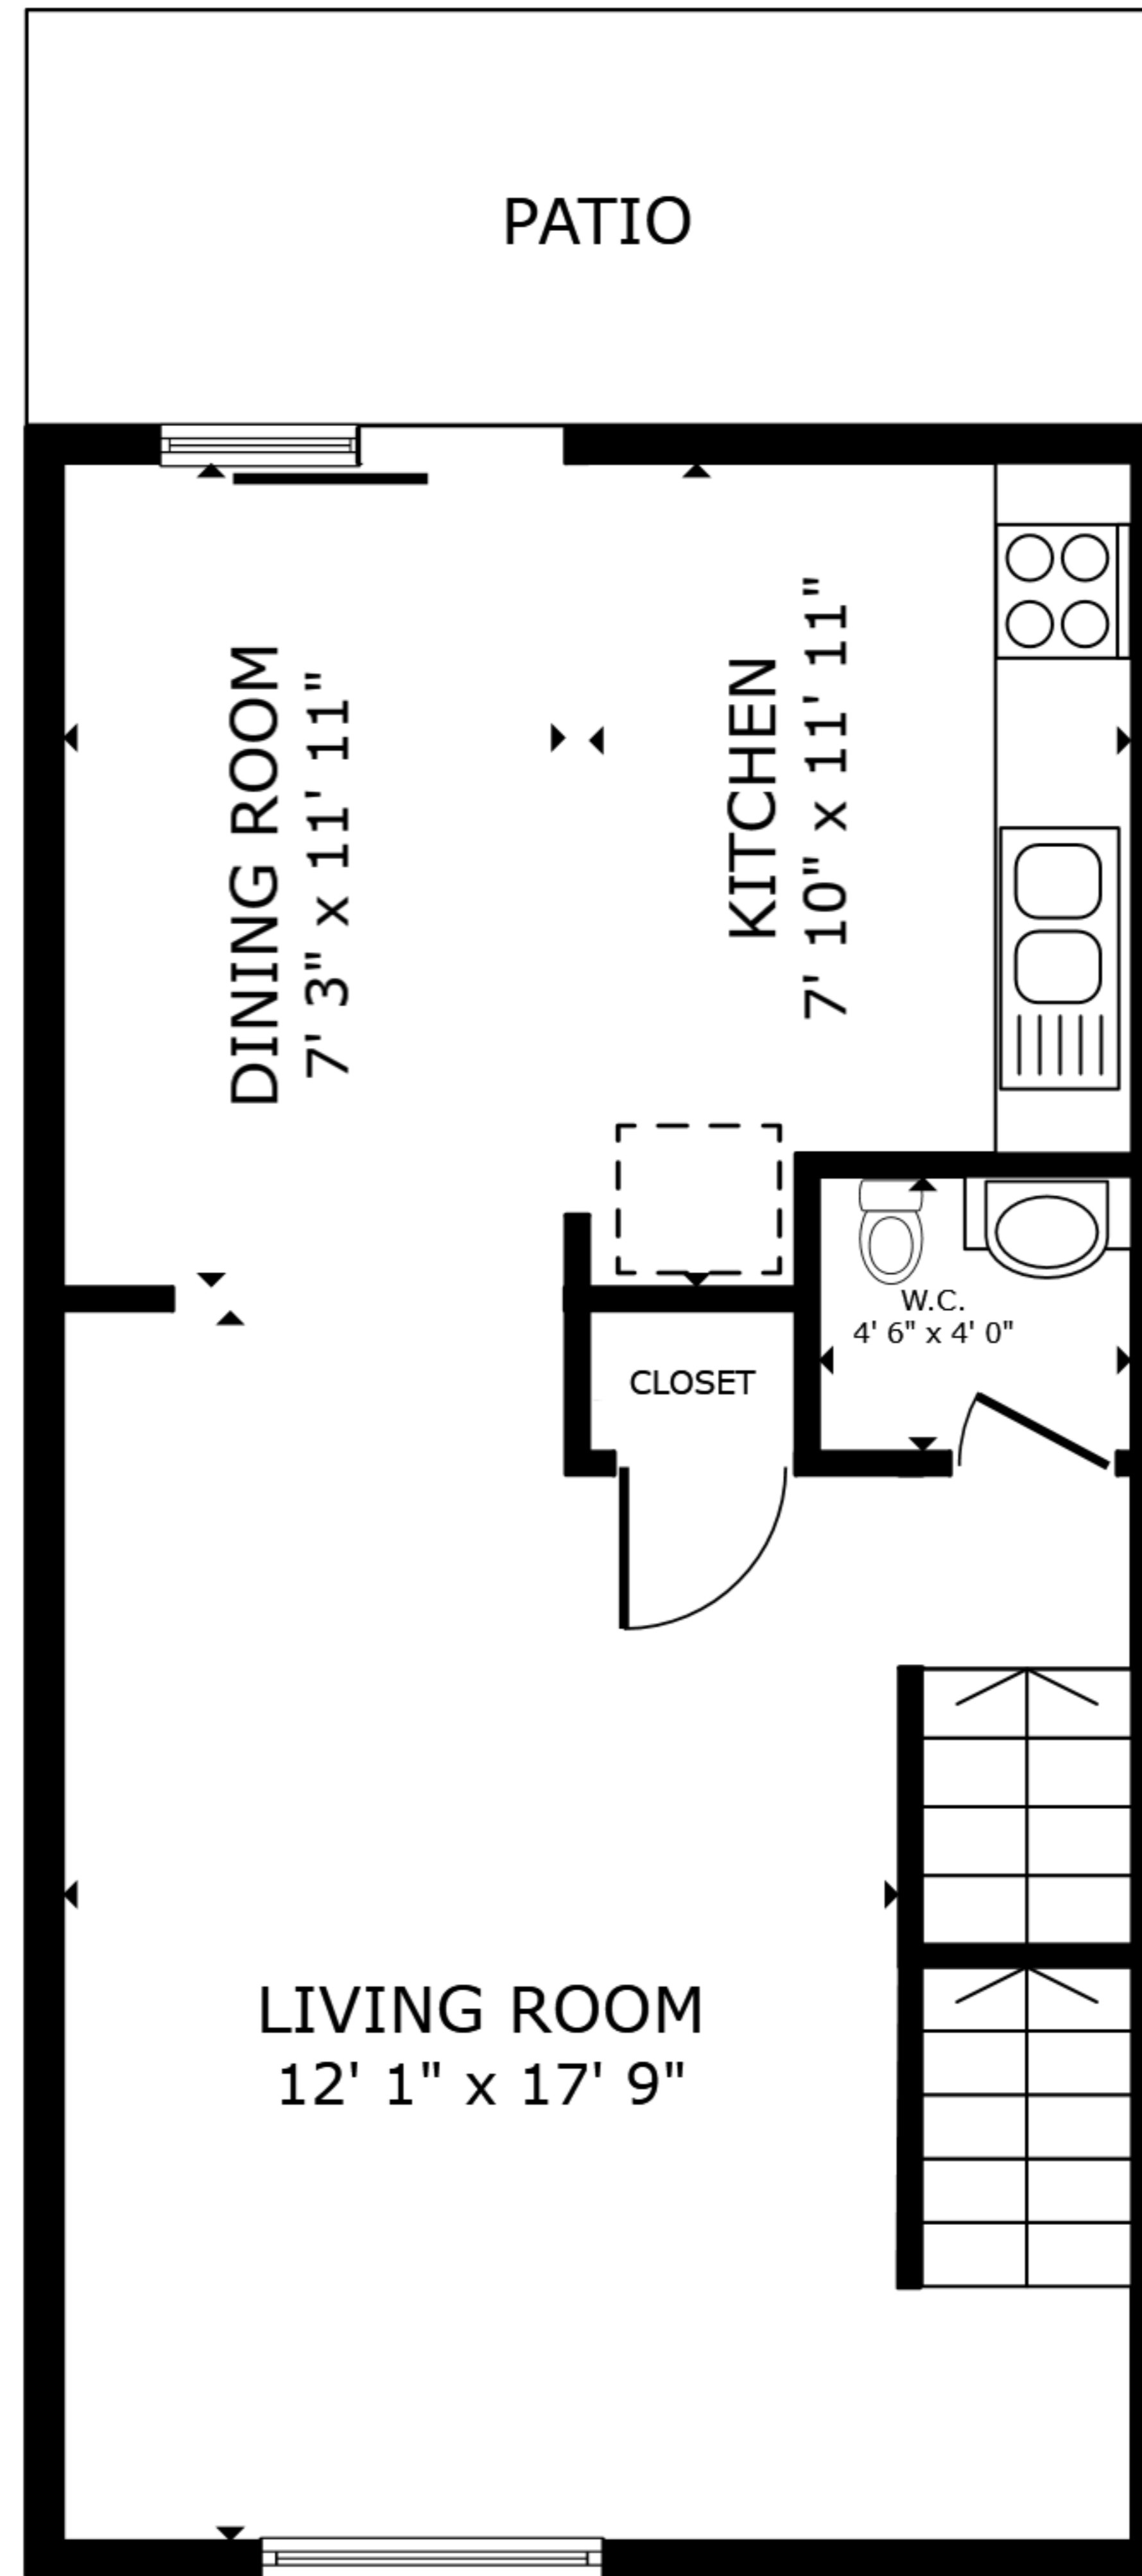

FLOOR 1

FLOOR 2

FLOOR 3

GROSS INTERNAL AREA
 FLOOR 1 52 sq.ft. FLOOR 2 467 sq.ft. FLOOR 3 471 sq.ft.
 EXCLUDED AREAS : GARAGE 278 sq.ft. LAUNDRY 134 sq.ft. PATIO 99 sq.ft.
 TOTAL : 990 sq.ft.

SIZES AND DIMENSIONS ARE APPROXIMATE, ACTUAL MAY VARY.