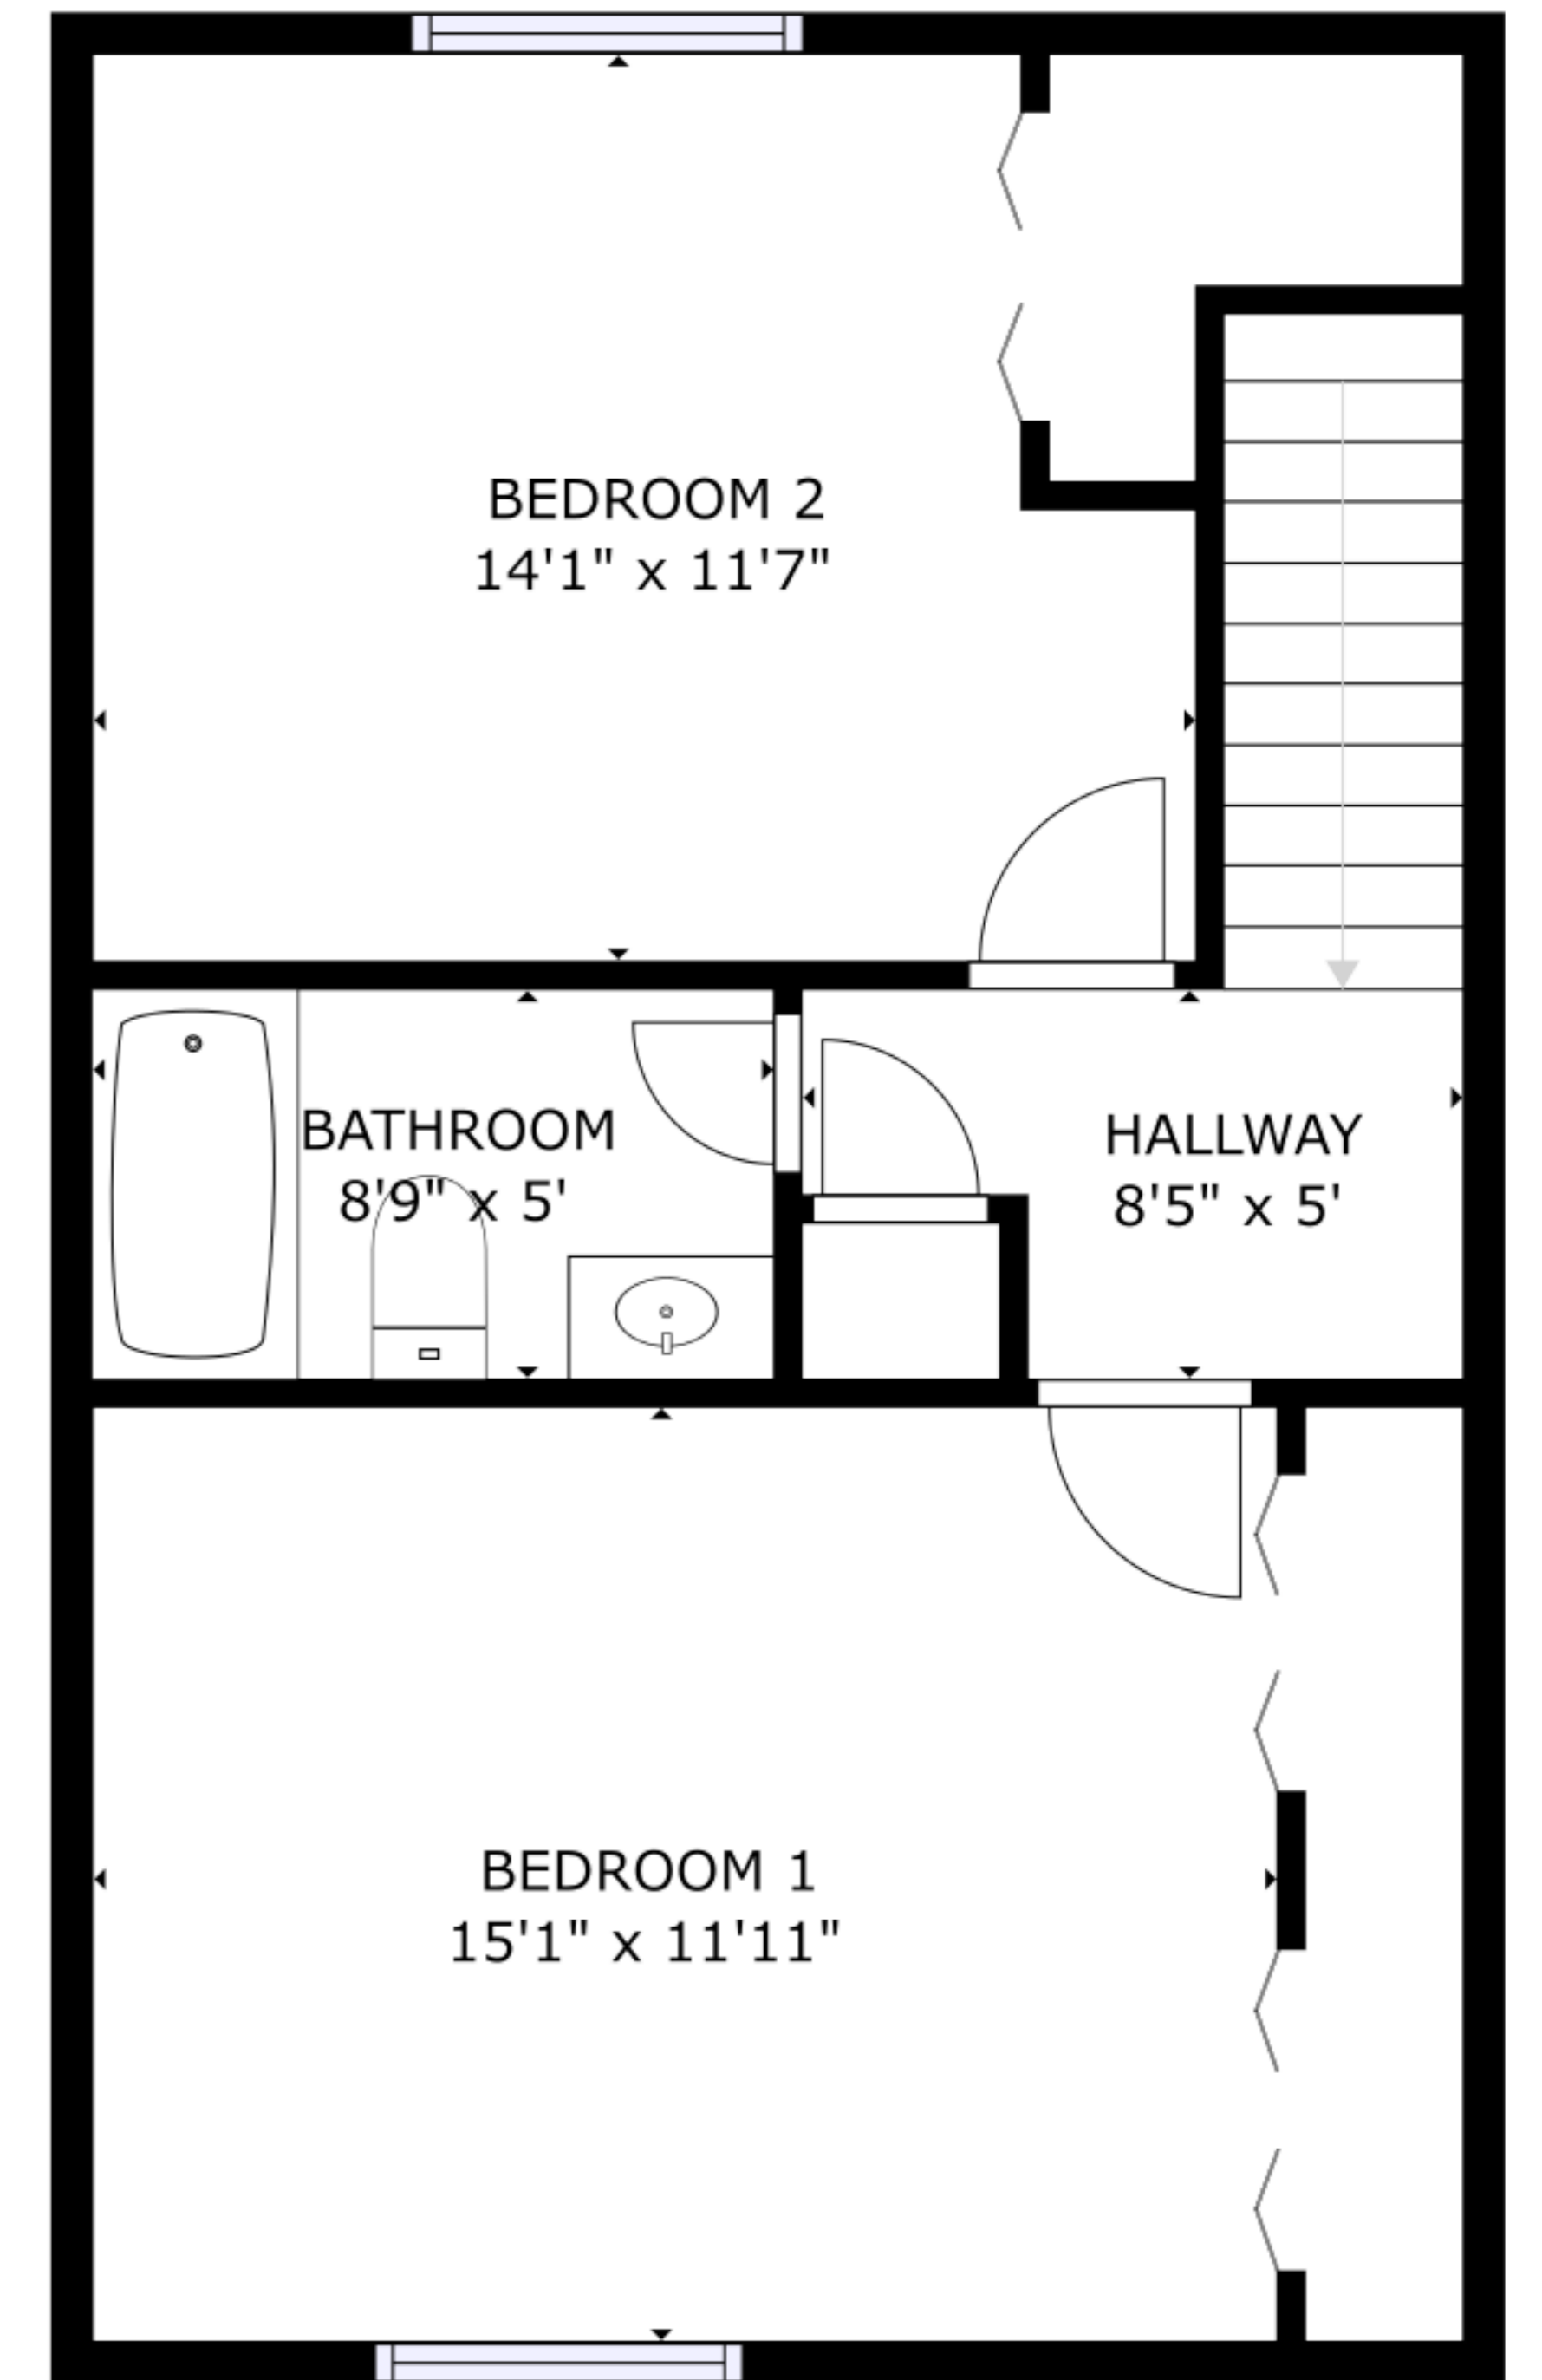

FLOOR 1

FLOOR 2

FLOOR 3

GROSS INTERNAL AREA
 FLOOR 1: 85 sq ft, FLOOR 2: 508 sq ft, FLOOR 3: 508 sq ft
 EXCLUDED AREAS; GARAGE: 417 sq ft, PORCH: 84 sq ft
 TOTAL: 1101 sq ft
 SIZES AND DIMENSIONS ARE APPROXIMATE, ACTUAL MAY VARY.