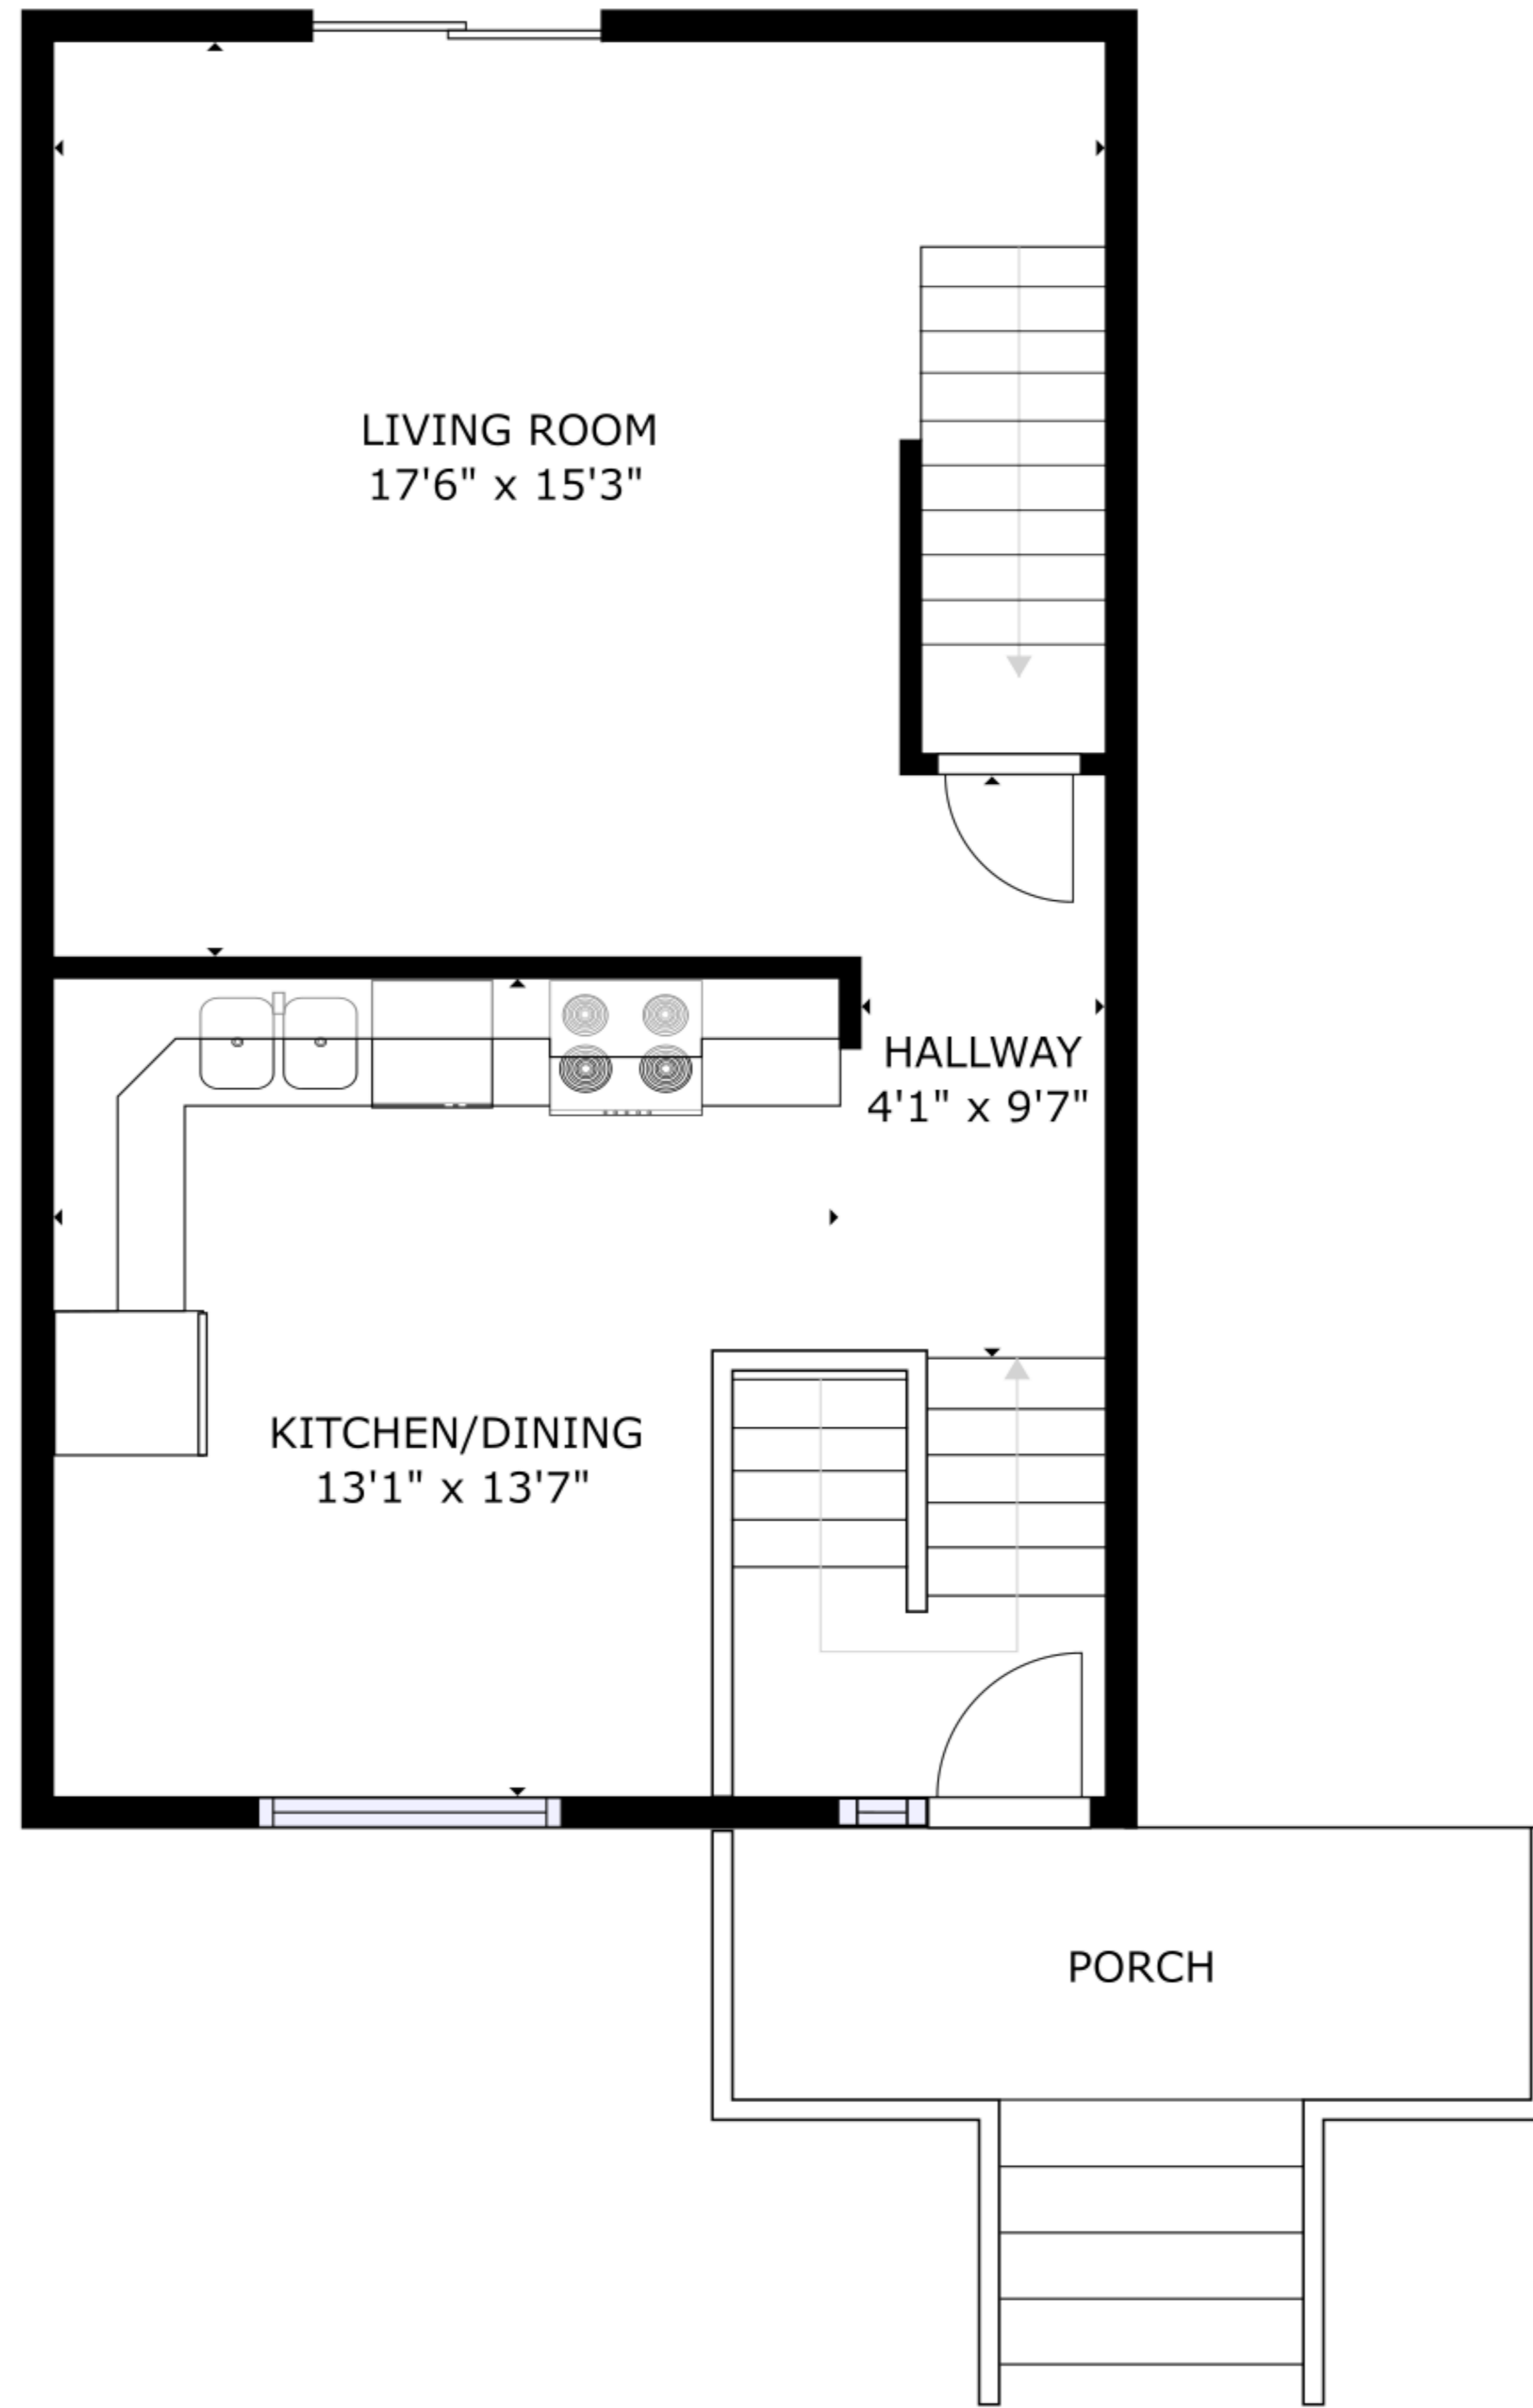

FLOOR 1

FLOOR 2

FLOOR 3

GROSS INTERNAL AREA
 FLOOR 1: 85 sq ft, FLOOR 2: 508 sq ft, FLOOR 3: 508 sq ft
 EXCLUDED AREAS; GARAGE: 417 sq ft, PORCH: 84 sq ft
 TOTAL: 1101 sq ft
 SIZES AND DIMENSIONS ARE APPROXIMATE, ACTUAL MAY VARY.